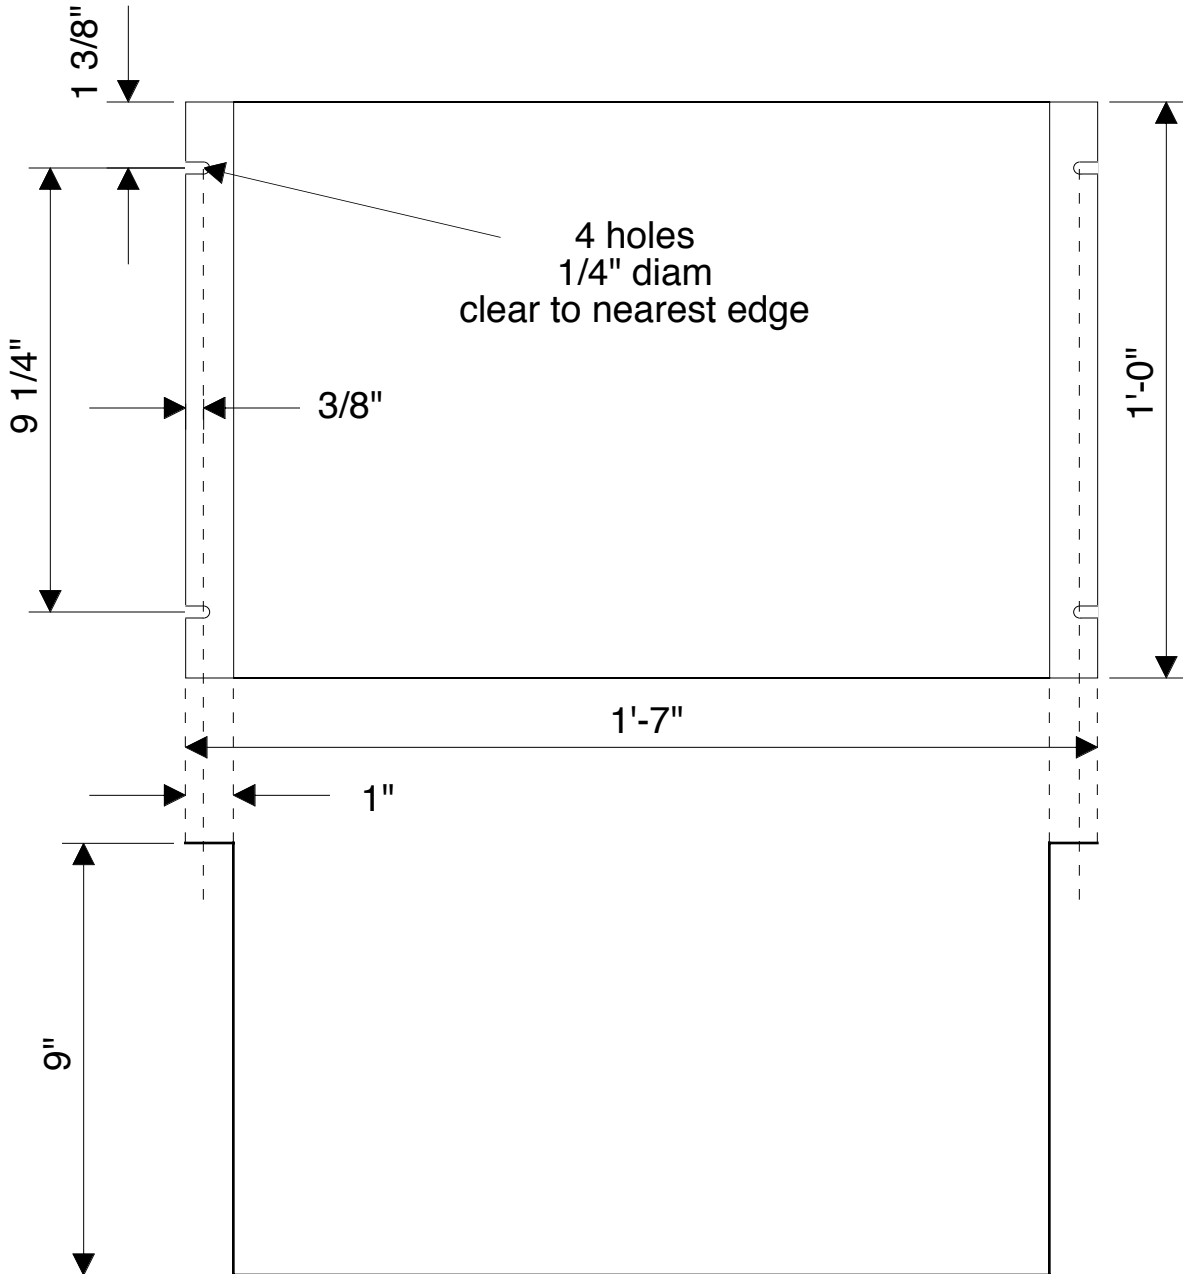

Fiber Shield

Matr'l: 1/16" sheet alum.

scale: 1/4

6/22/99

Ron Bravenec
471-3675